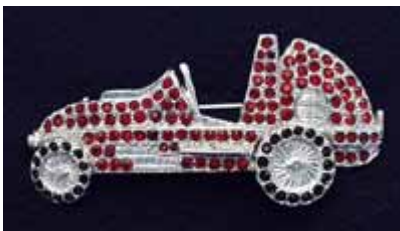

Midget Car Fez Pin
3632X $168/dz $26 each