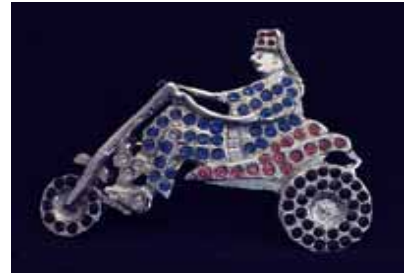

Three Wheeler Fez Pin
4038X $168/dz $24 each